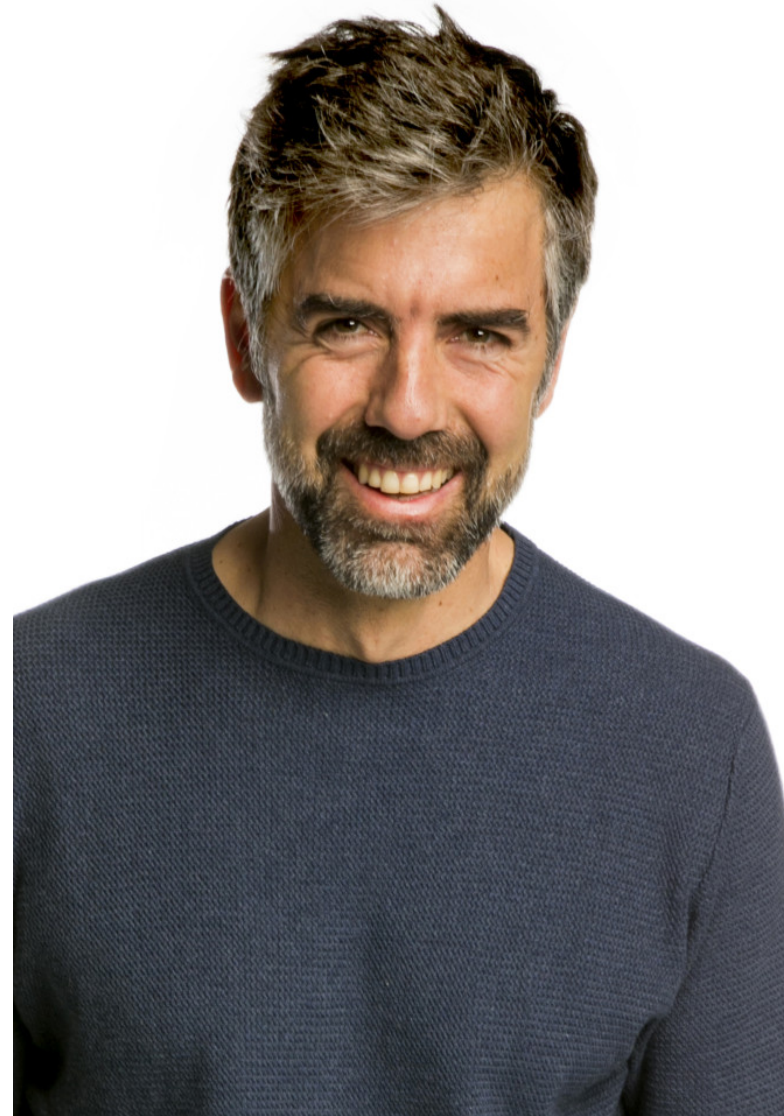

ESTEBAN PITARCH

Height: 182cm / 5' 11½" Chest: 105cm / 41½" Waist: 79cm 31" Hips: 98cm / 38½" Shoes: 43 EU / 9 US / 8.5 UK Hair: Grey Eyes: Green

ESTEBAN PITARCH

Height: 182cm / 5' 11½" Chest: 105cm / 41½" Waist: 79cm 31" Hips: 98cm / 38½" Shoes: 43 EU / 9 US / 8.5 UK Hair: Grey Eyes: Green

ESTEBAN PITARCH

Height: 182cm / 5' 11½" Chest: 105cm / 41½" Waist: 79cm 31" Hips: 98cm / 38½" Shoes: 43 EU / 9 US / 8.5 UK Hair: Grey Eyes: Green